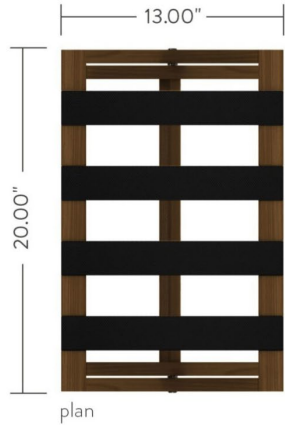

Wood Luggage Rack - *Evolution Series*

Shown in Teak Sungkai with Black Webbing Straps

- Hand-crafted from solid wood
- Holds up to 200lbs static weight
- Available in a variety of wood tones
- Durable black webbing straps

Wood Luggage Rack - *Evolution Series*

Illustrative images of selective options

Sungkai Wood Tone Options

White-Washed

Light Gray

Natural

Teak

Java