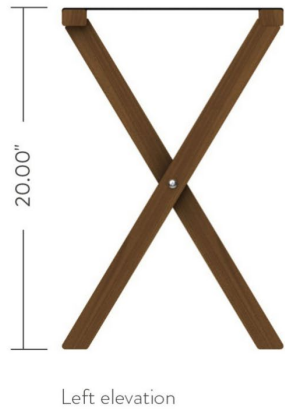

Wood Luggage Rack - *Evolution Series*

Shown in Teak Sungkai with Black Webbing Straps

- Hand-crafted from solid wood
- Holds up to 200lbs static weight
- Available in a variety of wood tones
- Durable black webbing straps